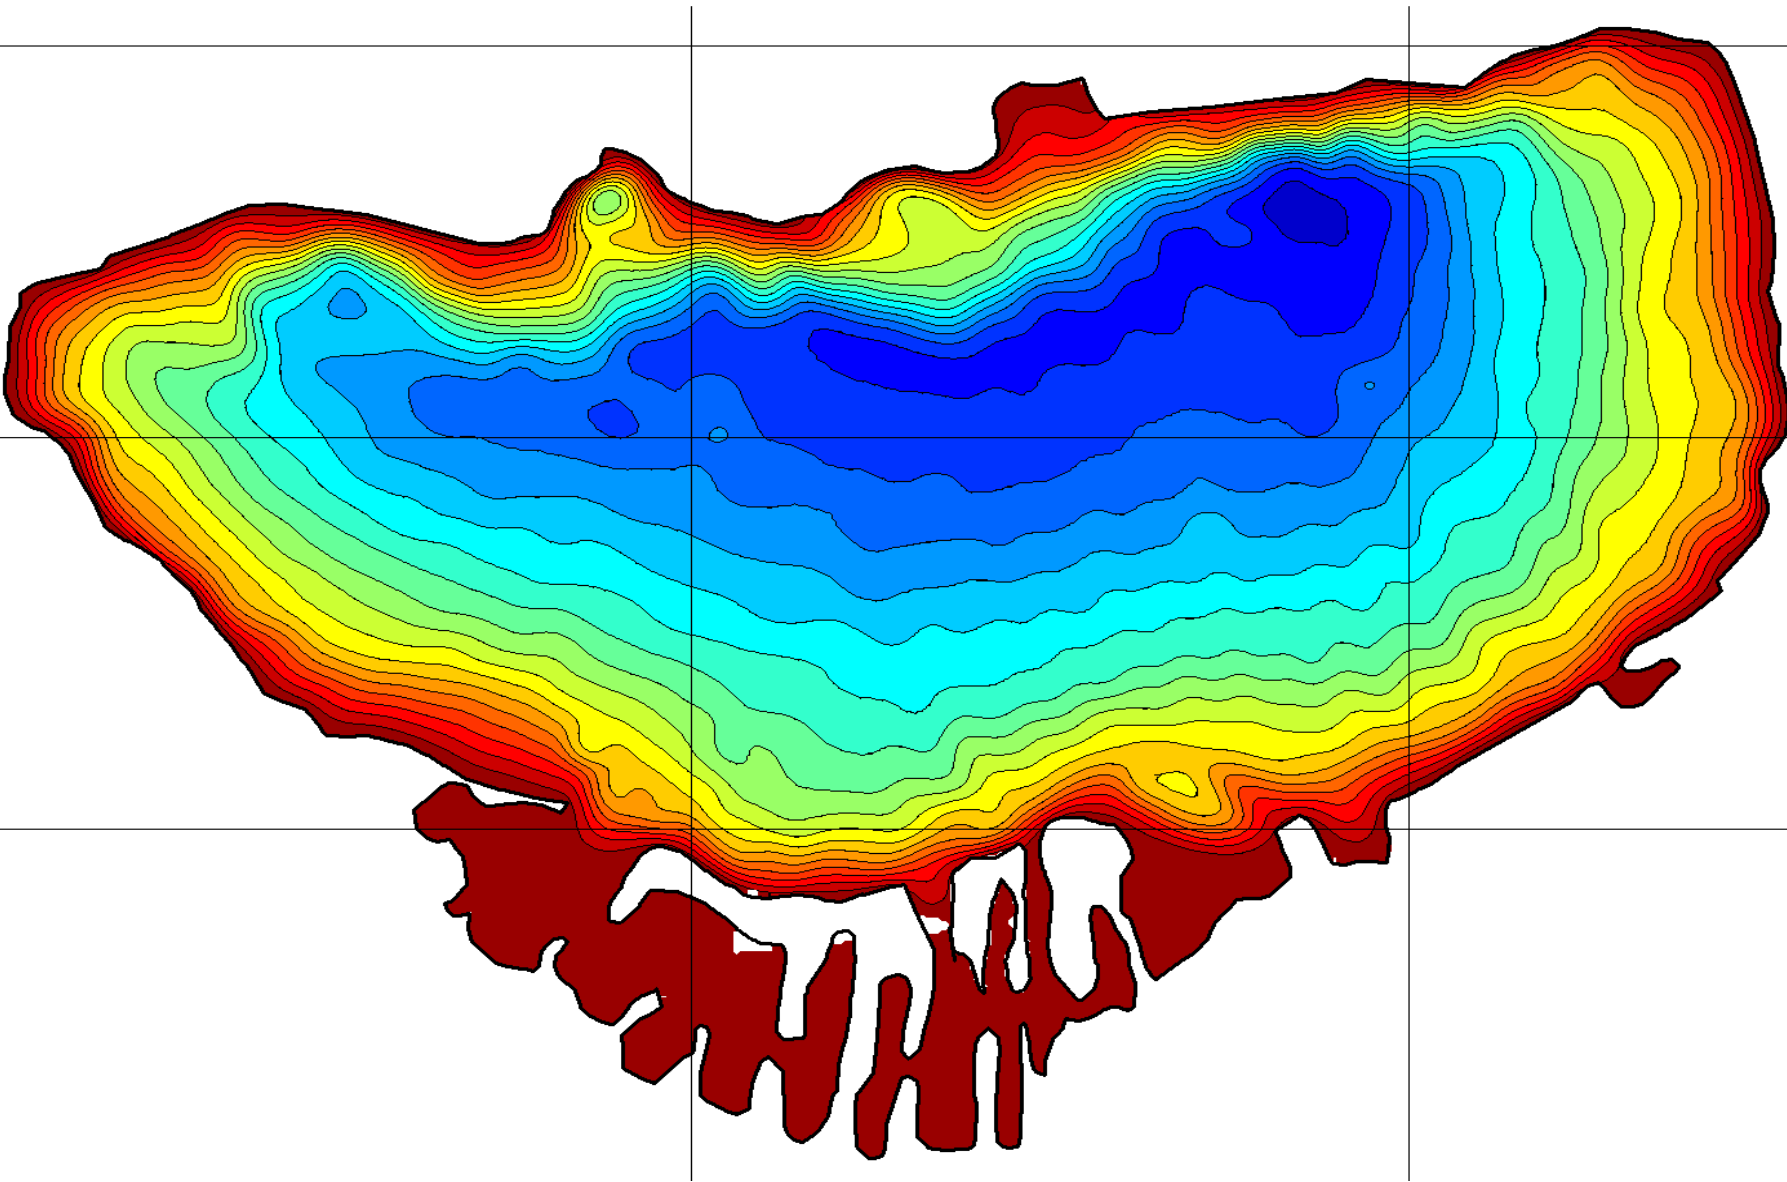

Horstsee
Mapping by www.drdepth.se

Damsee
Mapping by www.drdepth.se

BorgstedeSee
Mapping by www.drdepth.se

0 20m