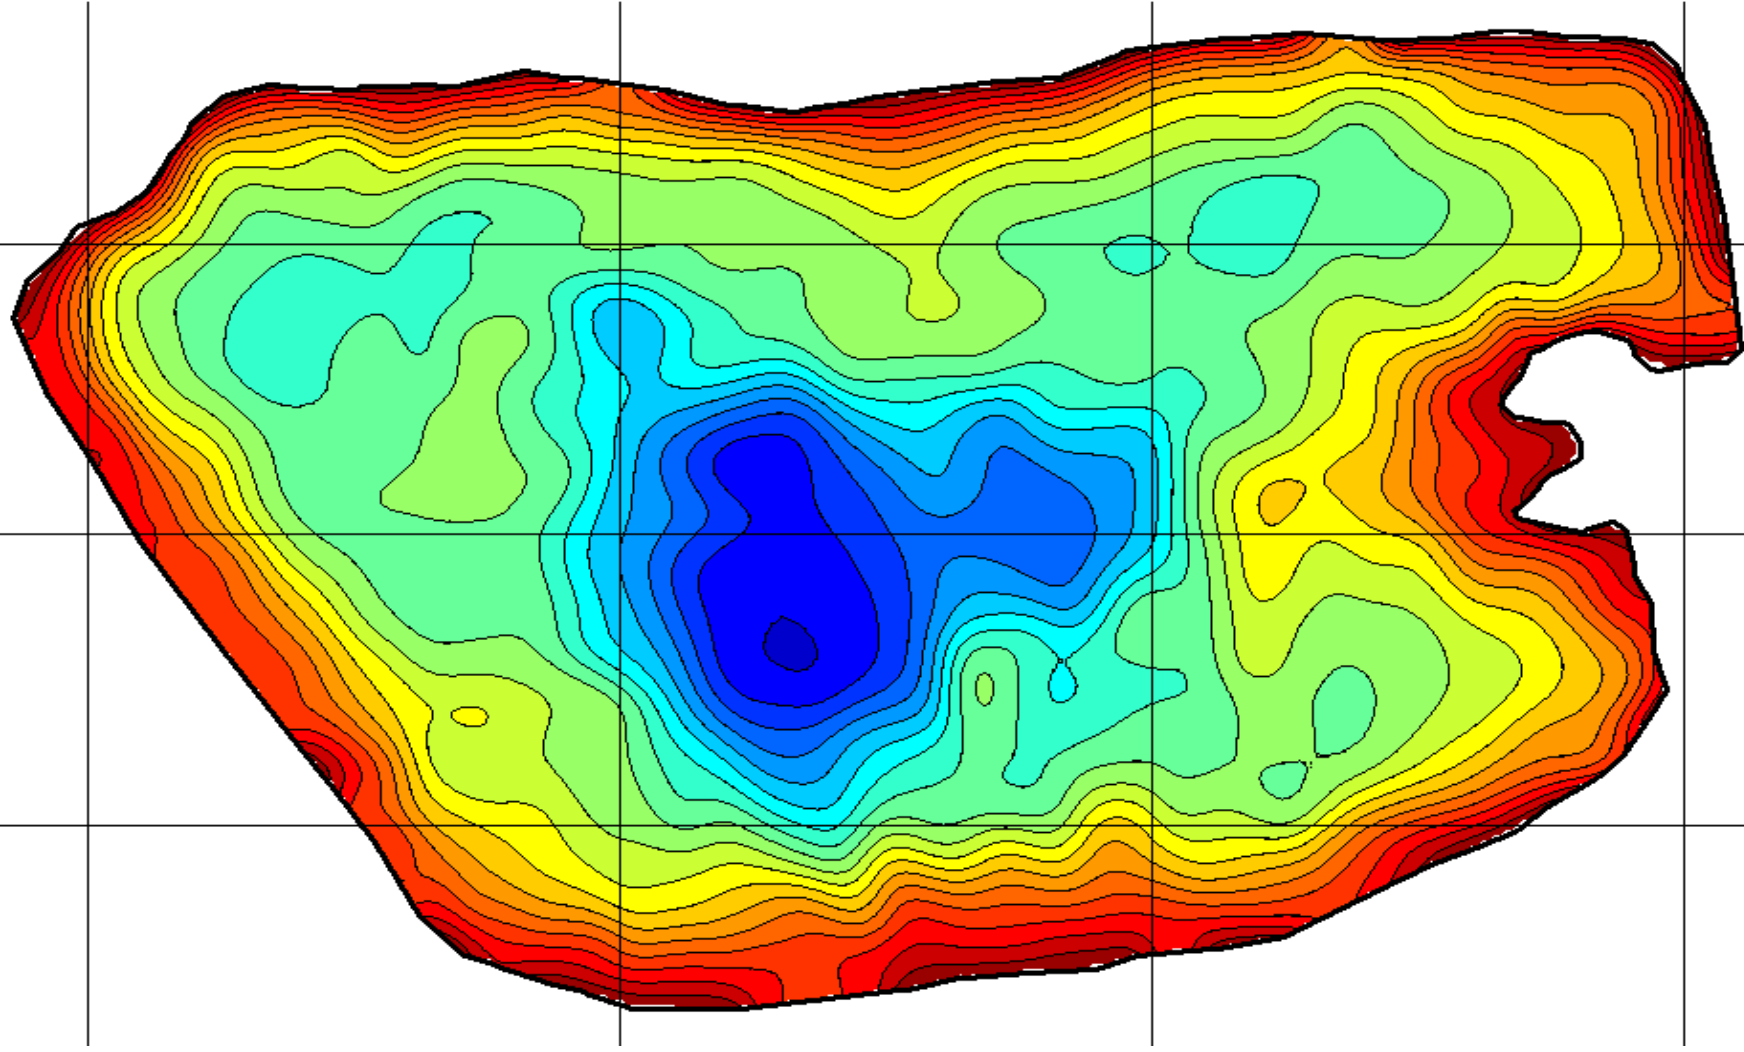

Horstsee
Mapping by www.drdepth.se

Damsee
Mapping by www.drdepth.se

BorgstedeSee
Mapping by www.drdepth.se

0 20m